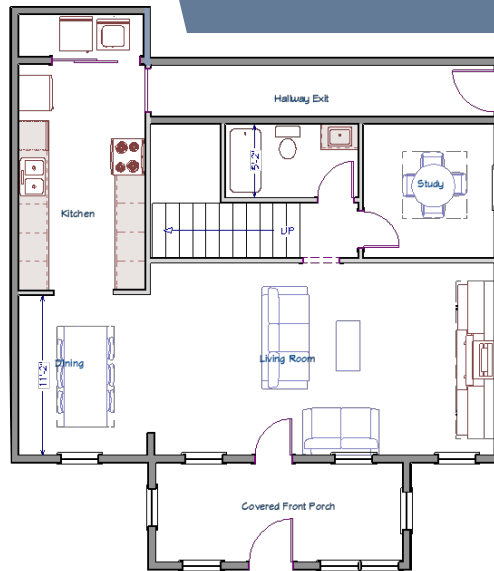

Security Deposit - $250

Group Discounts Available

Lombardo House

Bedroom A Single $570.00
Bedroom B Single $570.00
Bedroom C Single $570.00
Bedroom D Single $570.00

Rates shown are 12 equal installments
w/ utilities included.

Security Deposit - $250

Rent Includes

Recycling
Garbage
Electric
Water
Sewer
Heat
WiFi