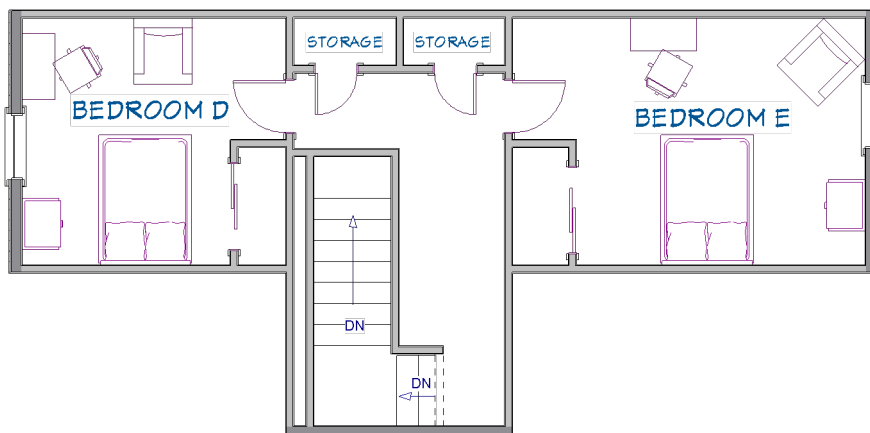

Pepsi House A

- Bedroom A Single \$568.00
- Bedroom B Single \$568.00
- Bedroom C Single \$450.00
- Bedroom D Single \$568.00
- Bedroom E Single \$568.00

Rates shown are 12 equal installments
w/ utilities included.