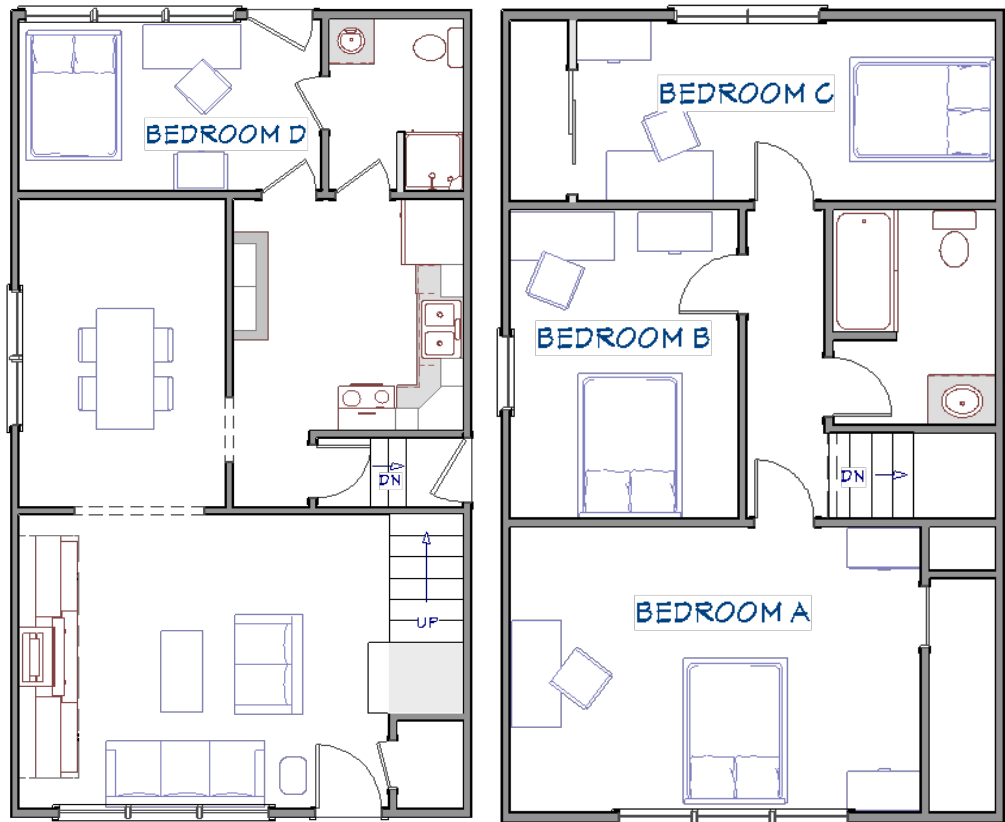

All furnishings may vary between each apartment.

Furnished
Washer/Dryer

4 Bedroom 2 Bath