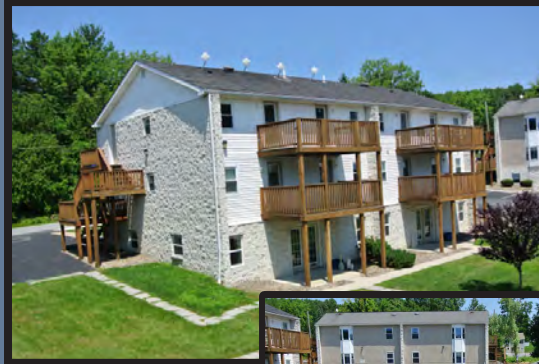

Pennview 2

201-202
417 Grandview Road
Altoona, Pa

Furnished Items

Stove
Microwave
Refrigerator
Dishwasher
Full Size Couch
Love Seat or chair
Washer/Dryer
Bedroom Locks
Full or Twin Beds
Desk & Chair
Closet Space
Window Blinds
Smoke Detectors

UNITS 201 - 202

Bedroom A Single	$625.00
Bedroom B Single	$625.00
Bedroom C Single	$598.00

Rates shown are 12 equal installments
w/ utilities included.

Security Deposit - $250

Rent Includes

Recycling
Garbage
Electric
Water
Sewer
Heat
WiFi

All furnishings may vary between each apartment.