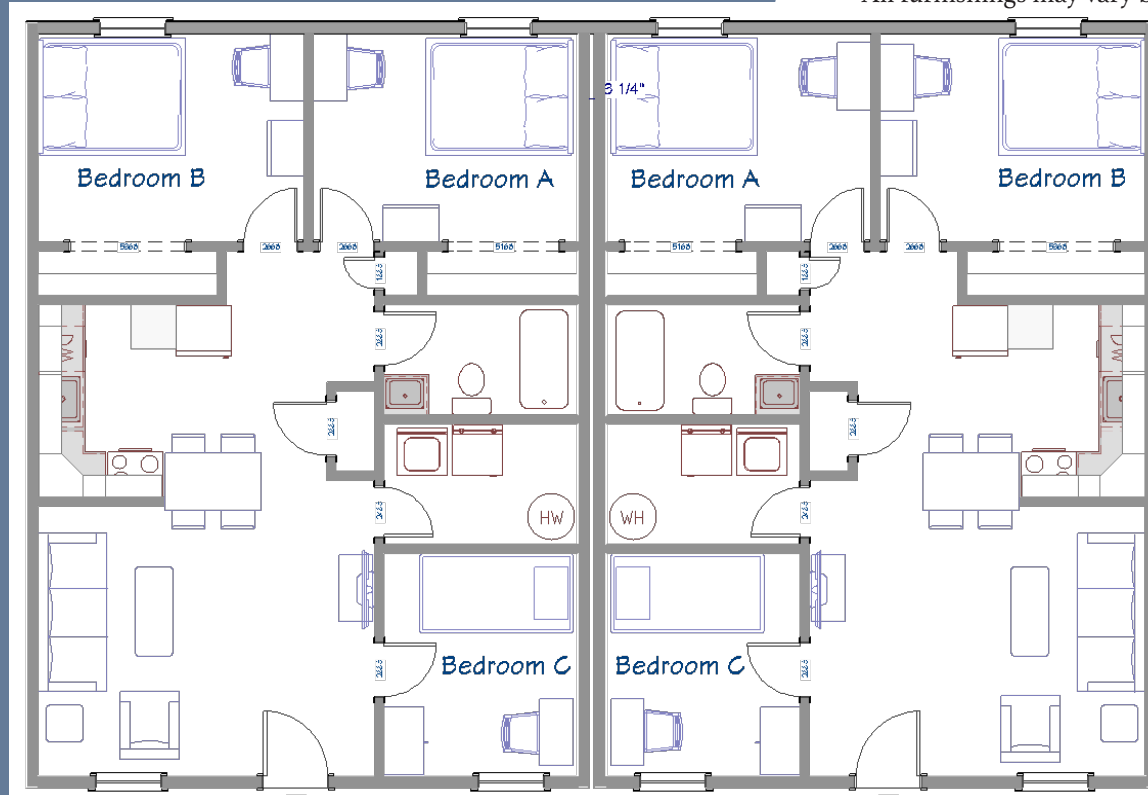

Central Air

All furnishings may vary between each apartment.