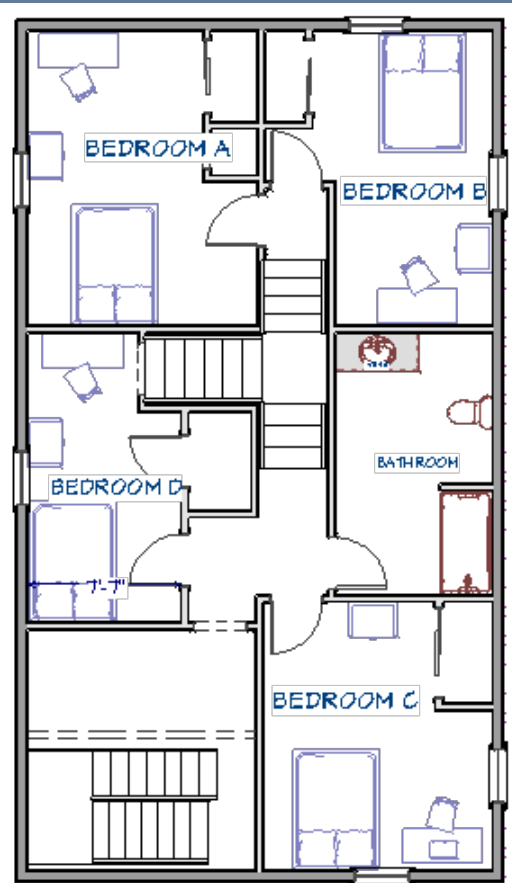

Second Floor

All furnishings may vary between each apartment.