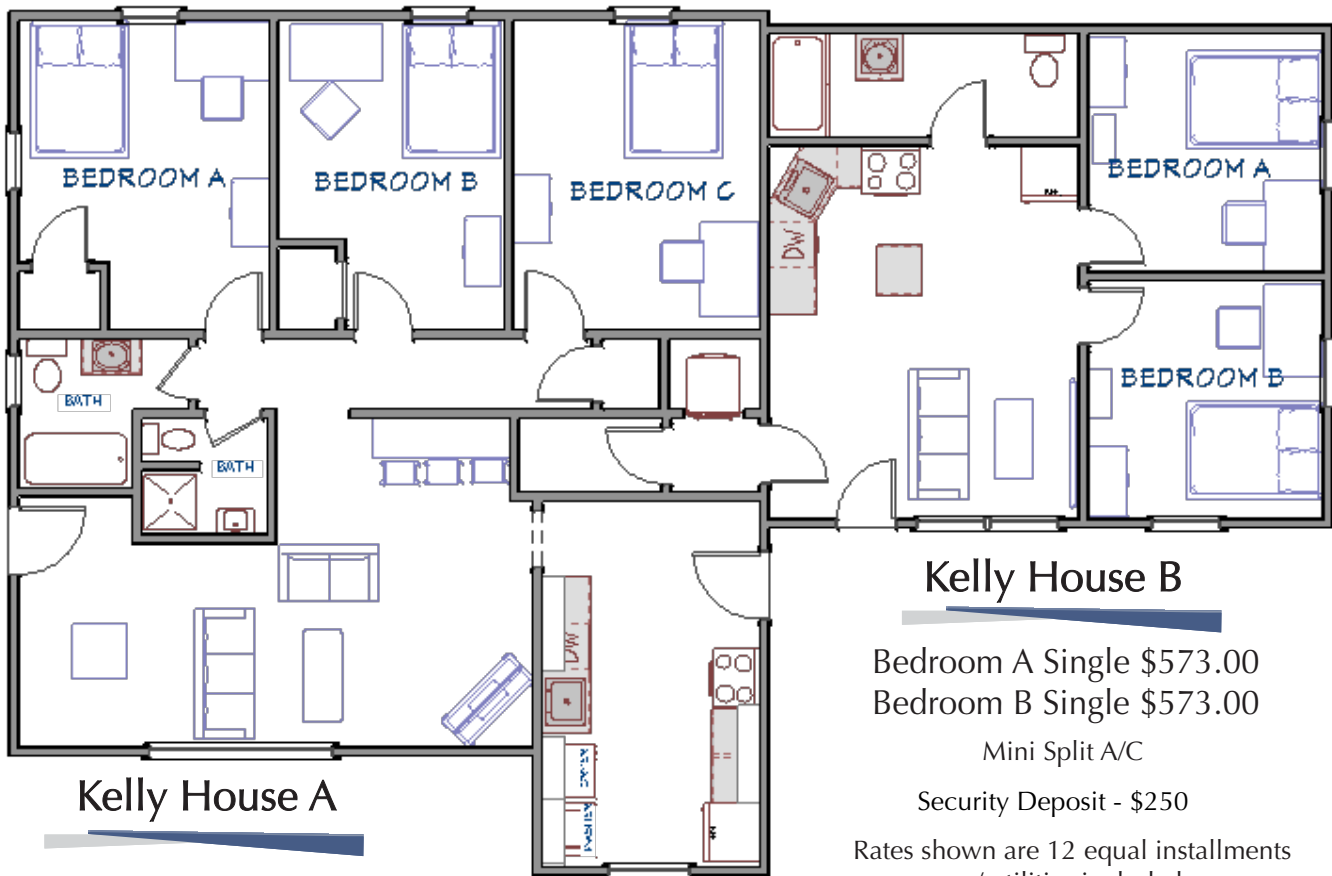

Rent Includes

Recycling
Garbage
Electric
Water
Sewer
Heat
WiFi

All furnishings may vary between each apartment.