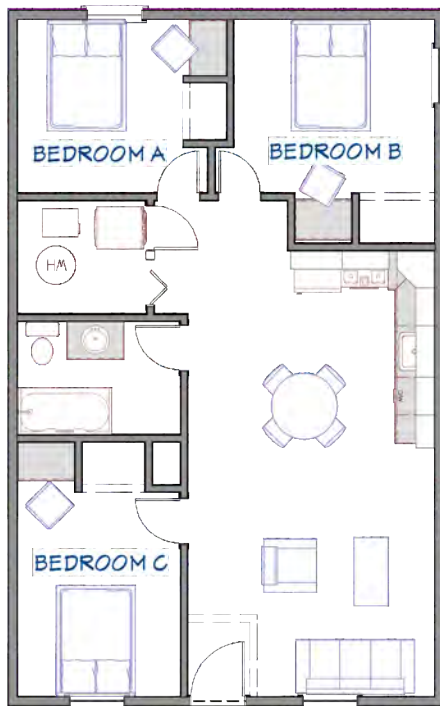

Broadway

First Floor Units
1610-12 Broadway
Altoona, Pa

Furnished Items

- Stove
- Microwave
- Refrigerator
- Dishwasher
- Full Size Couch
- Love Seat or Chair
- Washer/Dryer
- Bedroom Locks
- Full or Twin Beds
- Desk & Chair
- Window Blinds
- Smoke Detector
- Carbon Detector

Rent Includes

- Recycling
- Garbage
- Electric
- Water
- Sewer
- Heat
- WiFi

1612B

Bedroom A single $573.00
Bedroom B single $573.00
Bedroom C single $573.00

Security Deposit - $250

All furnishings may vary between each apartment.