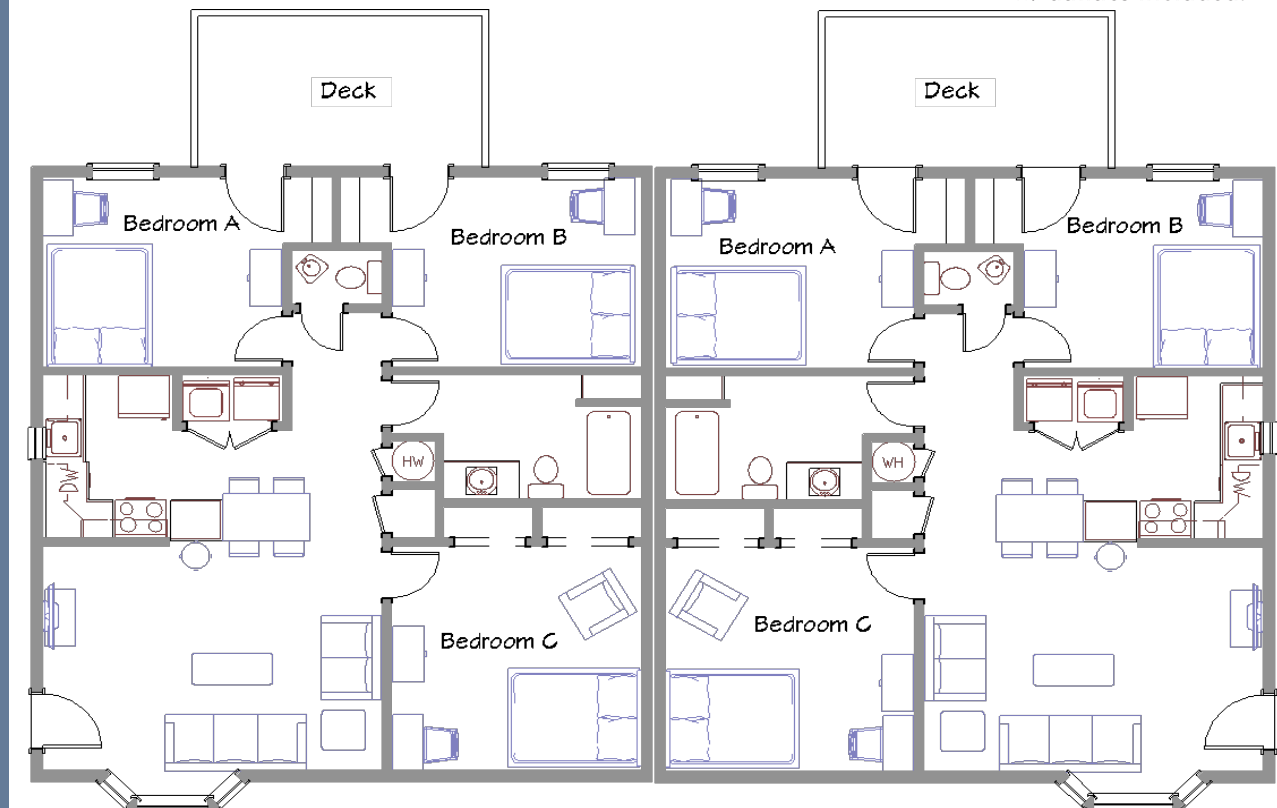

UNITS 203 - 206

Bedroom A Single	$639.00
Bedroom B Single	$639.00
Bedroom C Single	$625.00

Rates shown are 12 equal installments
w/ utilities included.

All furnishings may vary between each apartment.