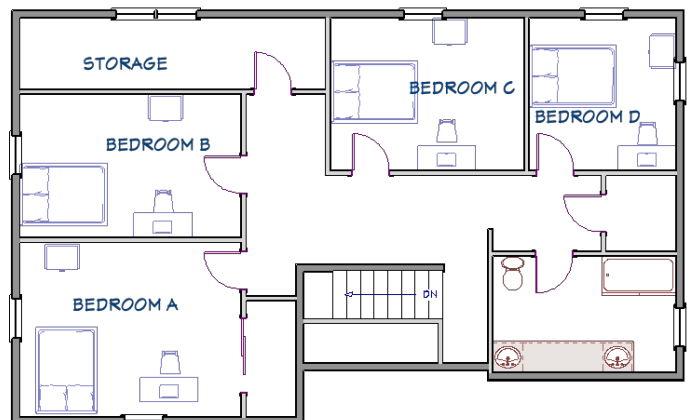

All furnishings may vary between each apartment.