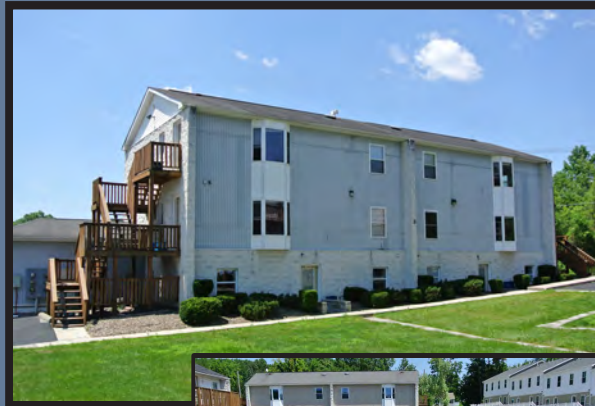

Pennview 3

301-302
415 Grandview Road
Altoona, Pa

Furnished Items

Stove
Microwave
Refrigerator
Dishwasher
Full Size Couch
Love Seat or chair
Washer/Dryer
Bedroom Locks
Full or Twin Beds
Desk & Chair
Closet Space
Window Blinds
Smoke Detectors

UNITS 301 - 302

Bedroom A Single $582.00
Bedroom B Single $582.00
Bedroom C Single $599.00

Rates shown are 12 equal installments
w/ utilities included.

Security Deposit - $250

Rent Includes

Recycling
Garbage
Electric
Water
Sewer
Heat
WiFi