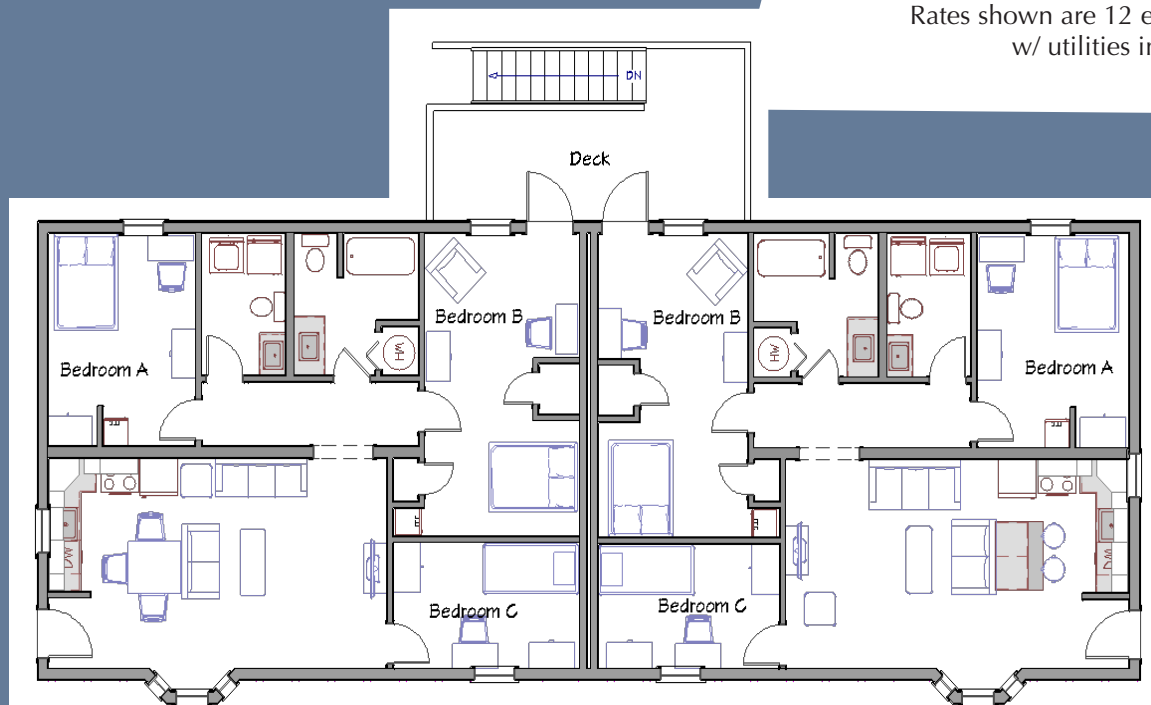

All furnishings may vary between each apartment.

3 Bedroom 1 1/2 Bath

Pennview 5

501-502
423 Grandview Road
Altoona, Pa

Furnished Items

Stove
Microwave
Refrigerator
Dishwasher
Full Size Couch
Love Seat or Chair
Washer/Dryer
Bedroom Locks
Full or Twin Beds
Desk & Chair
Window Blinds
Smoke Detector
Carbon Detector