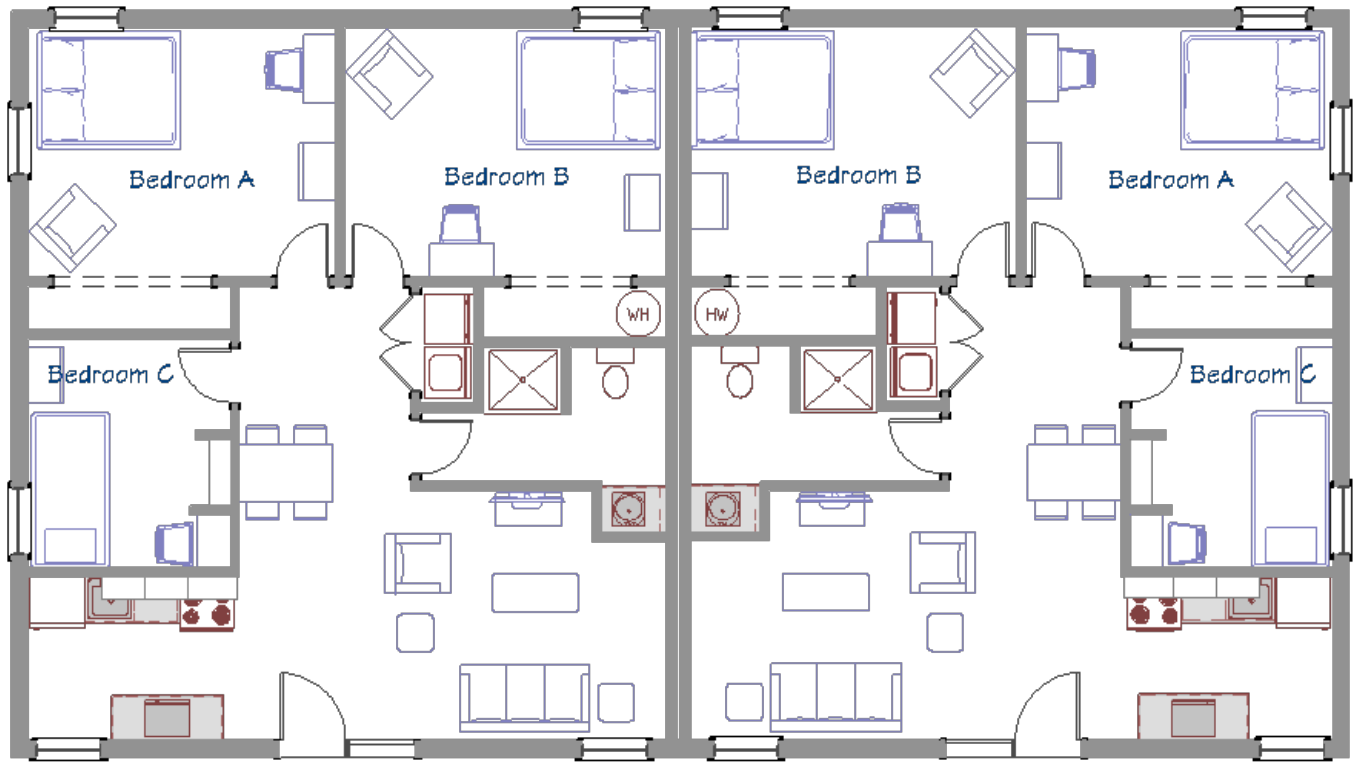

All furnishings may vary between each apartment.

Pennview 2

203 -206
417 Grandview Road
Altoona, Pa

Furnished Items

Stove
Microwave
Refrigerator
Dishwasher
Full Size Couch
Love Seat or chair
Washer/Dryer
Bedroom Locks
Full or Twin Beds
Desk & Chair
Closet Space
Window Blinds
Smoke Detectors