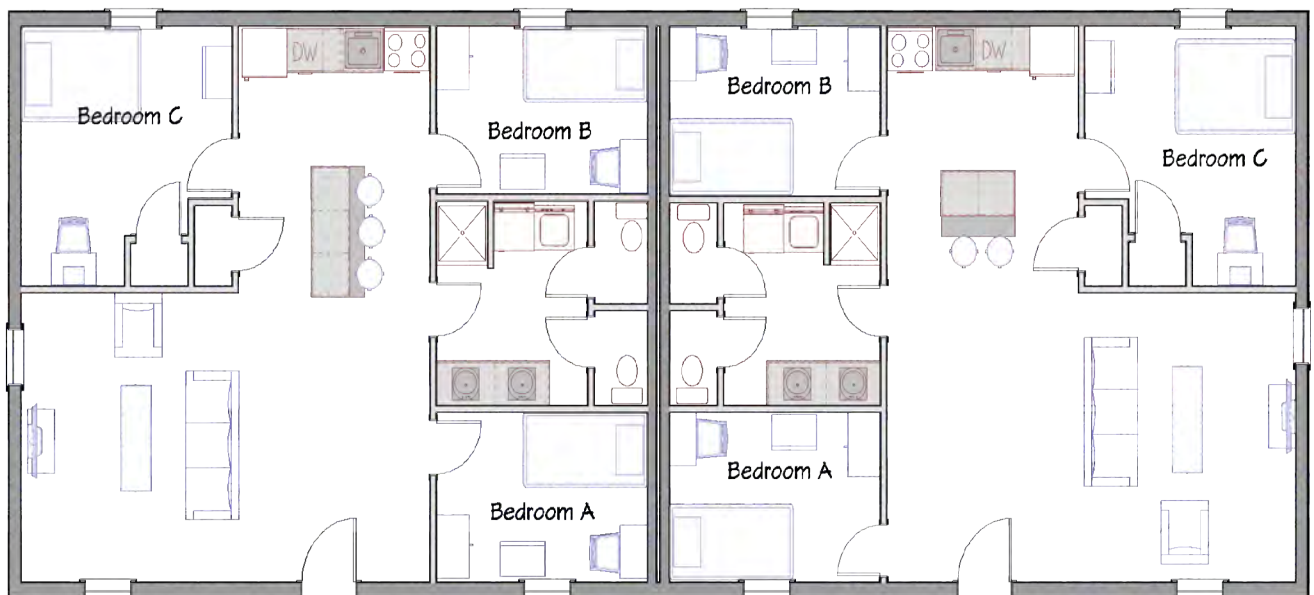

UNITS 301 - 302

Bedroom A Single \$582.00
Bedroom B Single \$582.00
Bedroom C Single \$599.00

Rates shown are 12 equal installments
w/ utilities included.

Security Deposit - \$250

Rent Includes

Recycling
Garbage
Electric
Water
Sewer
Heat
WiFi