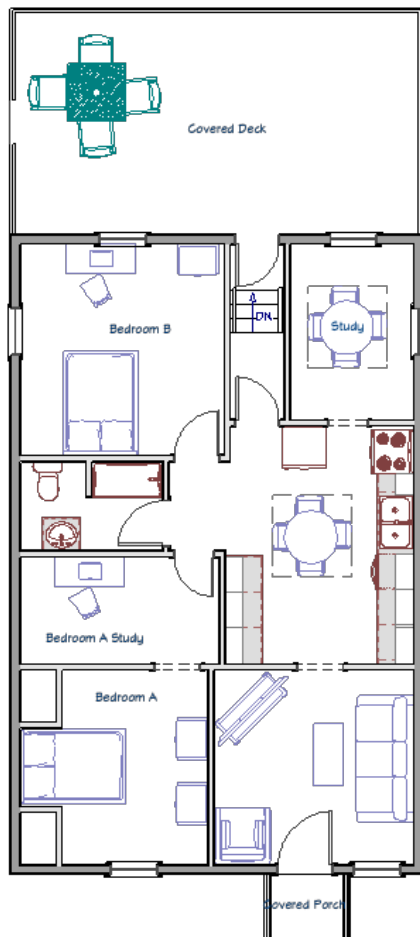

104 Lawn Lane

Bedroom A Single $ 580.00

Bedroom B Single $ 580.00

Rates shown are 12 equal installments
w/ utilities included.

Rent Includes

Water
Sewer
Gas Heat
Electric
Recycling
Garbage
WiFi

Two Person Private Home

2 Bedroom 1 Bath