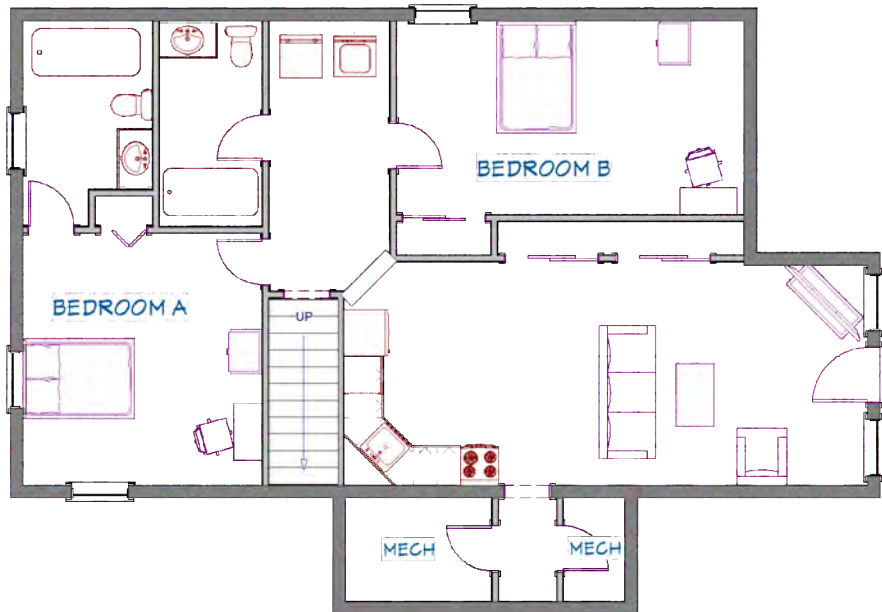

Rent Includes

Recycling
Garbage
Electric
Water
Sewer
Heat
WiFi

All furnishings may vary between each apartment.

Furnished
Washer/Dryer

2 Bedroom 2 Bath