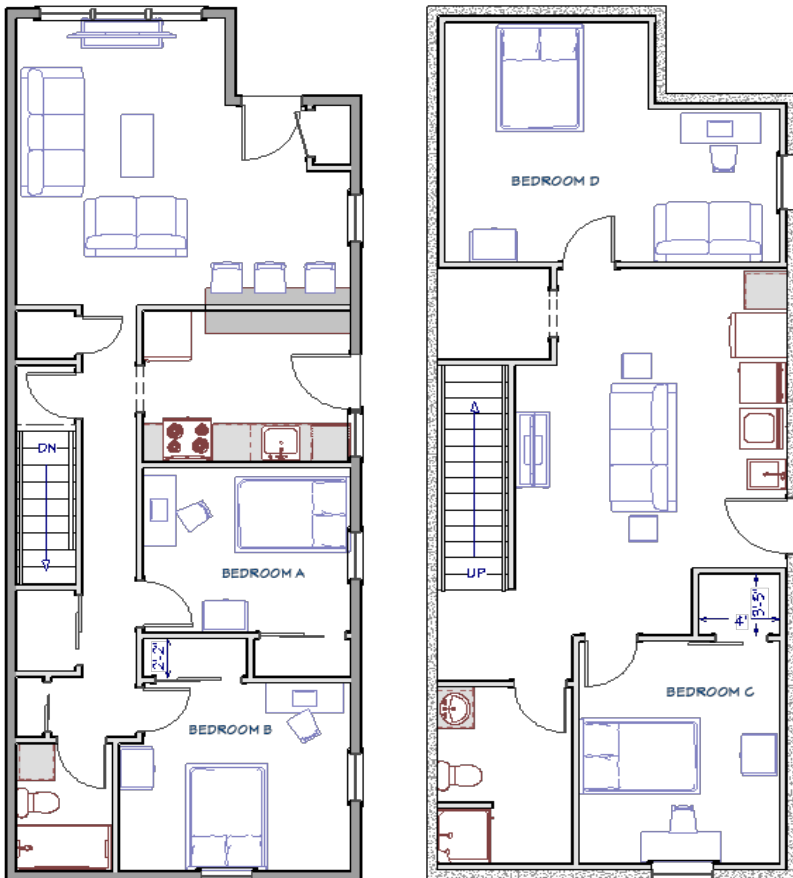

Sunview

Duplex
2960 Wehwood Road
Altoona, Pa

Furnished Items

- Stove
- Microwave
- Refrigerator
- Dishwasher
- Full Size Couch
- Love Seat or chair
- Washer/Dryer
- Bedroom Locks
- Full or Twin Beds
- Desk & Chair
- Closet Space
- Window Blinds
- Smoke Detectors

Sunview Duplex

- Bedroom A Single \$573.00
- Bedroom B Single \$573.00
- Bedroom C Single \$548.00
- Bedroom D Single \$556.00

Rates shown are 12 equal installments w/ utilities included.

Rent Includes

- Recycling
- Garbage
- Electric
- Water
- Sewer
- Heat
- WiFi