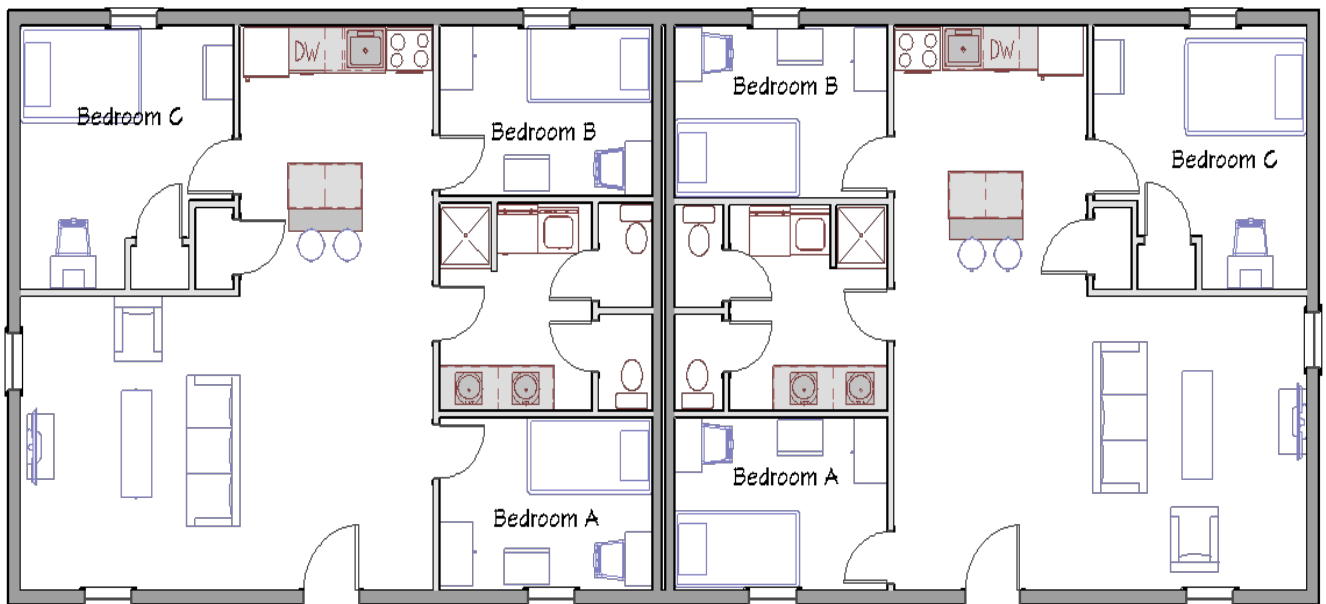

All furnishings may vary between each apartment.

3 Bedroom 1 Bath

Pennview 4

403 - 406
419 Grandview Road
Altoona, Pa

Furnished Items

Stove
Microwave
Refrigerator
Dishwasher
Full Size Couch
Love Seat or chair
Washer/Dryer
Bedroom Locks
Full or Twin Beds
Desk & Chair
Closet Space
Window Blinds
Smoke Detectors