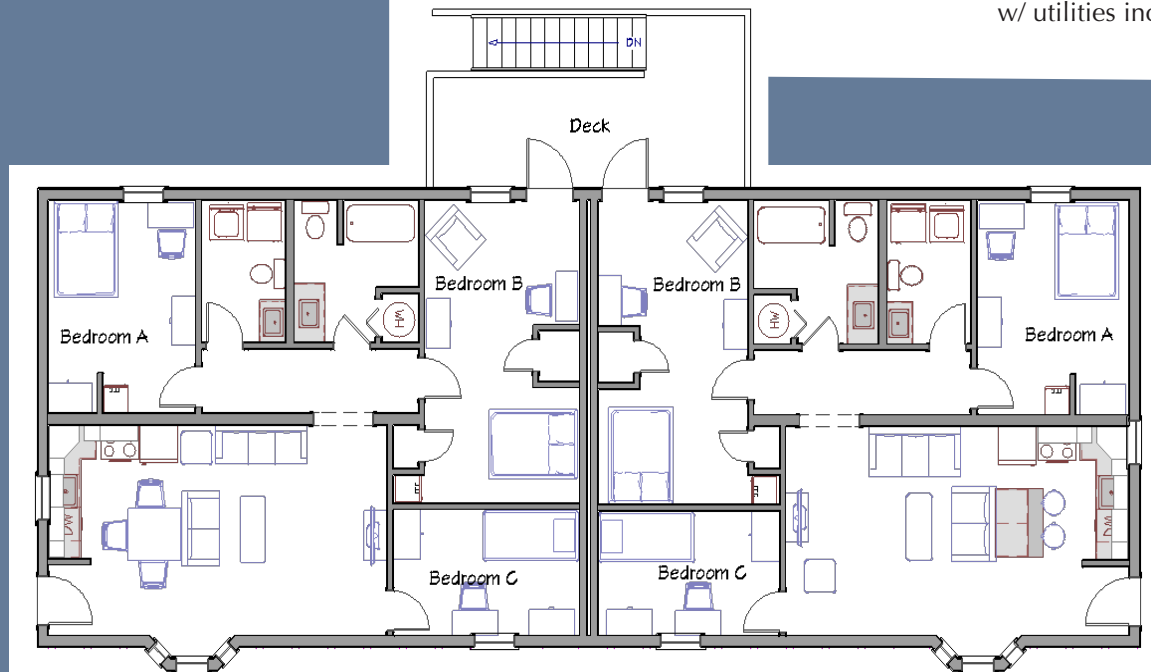

UNITS 303 - 306

Bedroom A Single $640.00
Bedroom B Single $648.00
Bedroom C Single $598.00

Rates shown are 12 equal installments
w/ utilities included.