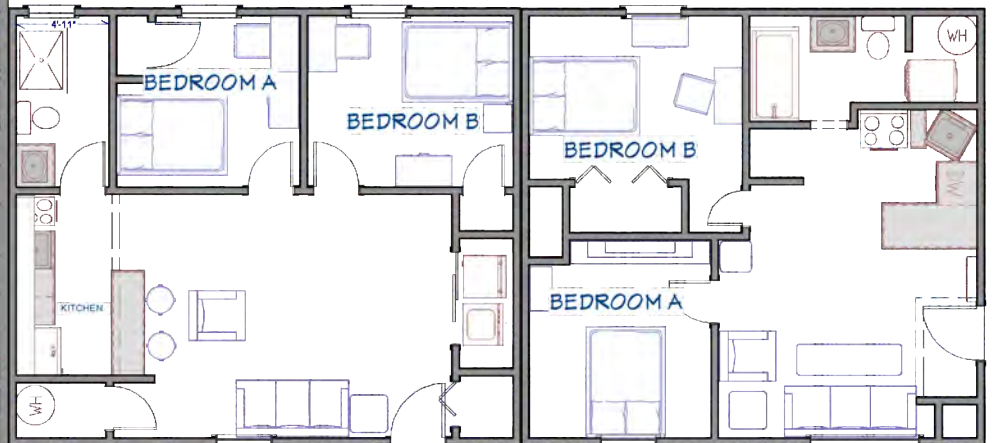

1610C

Bedroom A Single \$573.00
Bedroom B Single \$573.00

Security Deposit - \$250

1610D

Bedroom A Single \$573.00
Bedroom B Single \$573.00

Security Deposit - \$250

Rates shown are 12 equal installments
w/ utilities included.