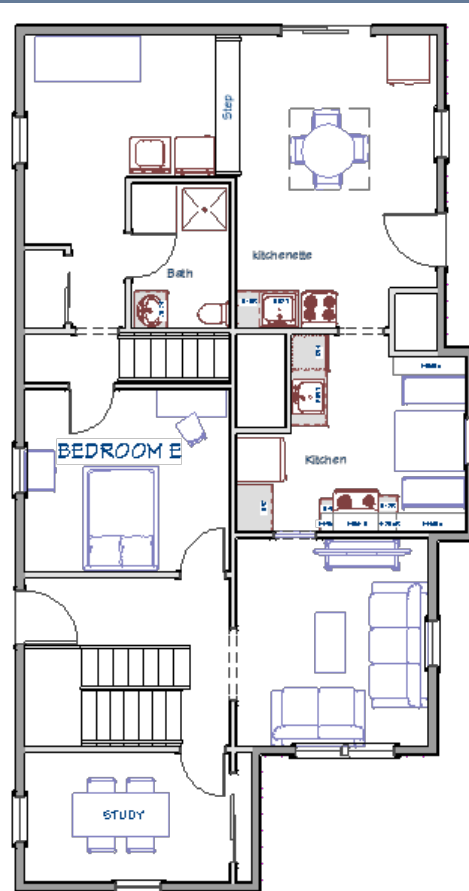

Rent Includes

- Recycling
- Garbage
- Electric
- Water
- Sewer
- Heat
- WiFi

First Floor